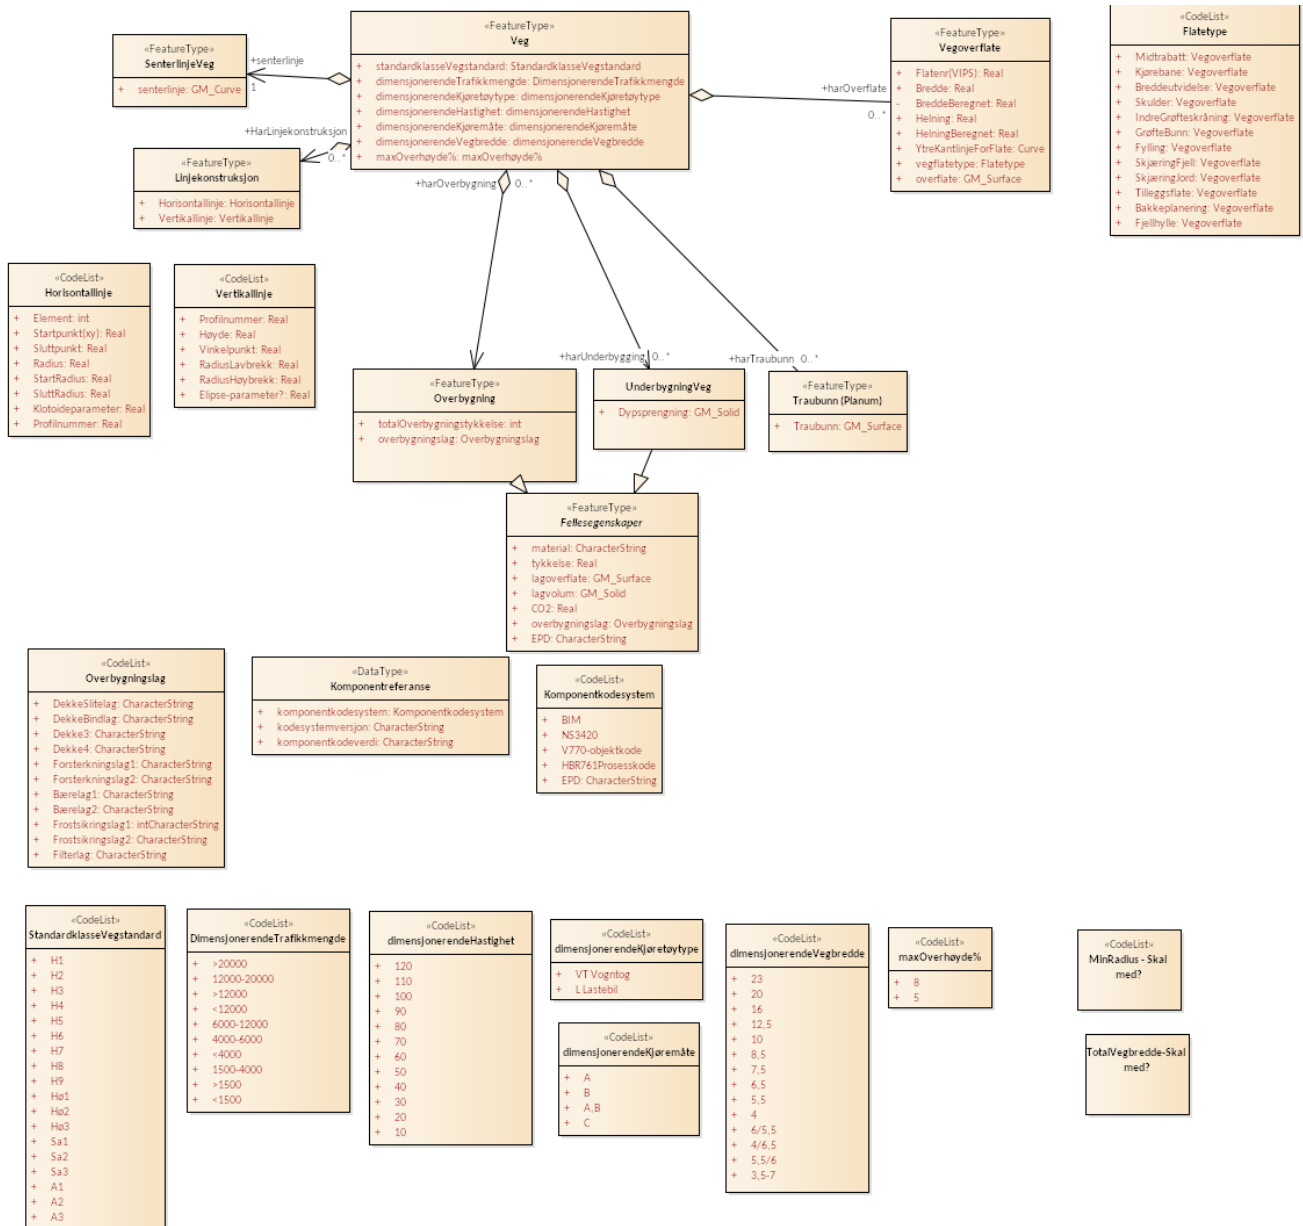

# Vegkropp diagram

Class diagram in package 'Domain Objects'

Vegkropp  
Version 1.0

crossover created on 02.03.2018. Last modified 09.03.2018

Figure 1: Vegkropp